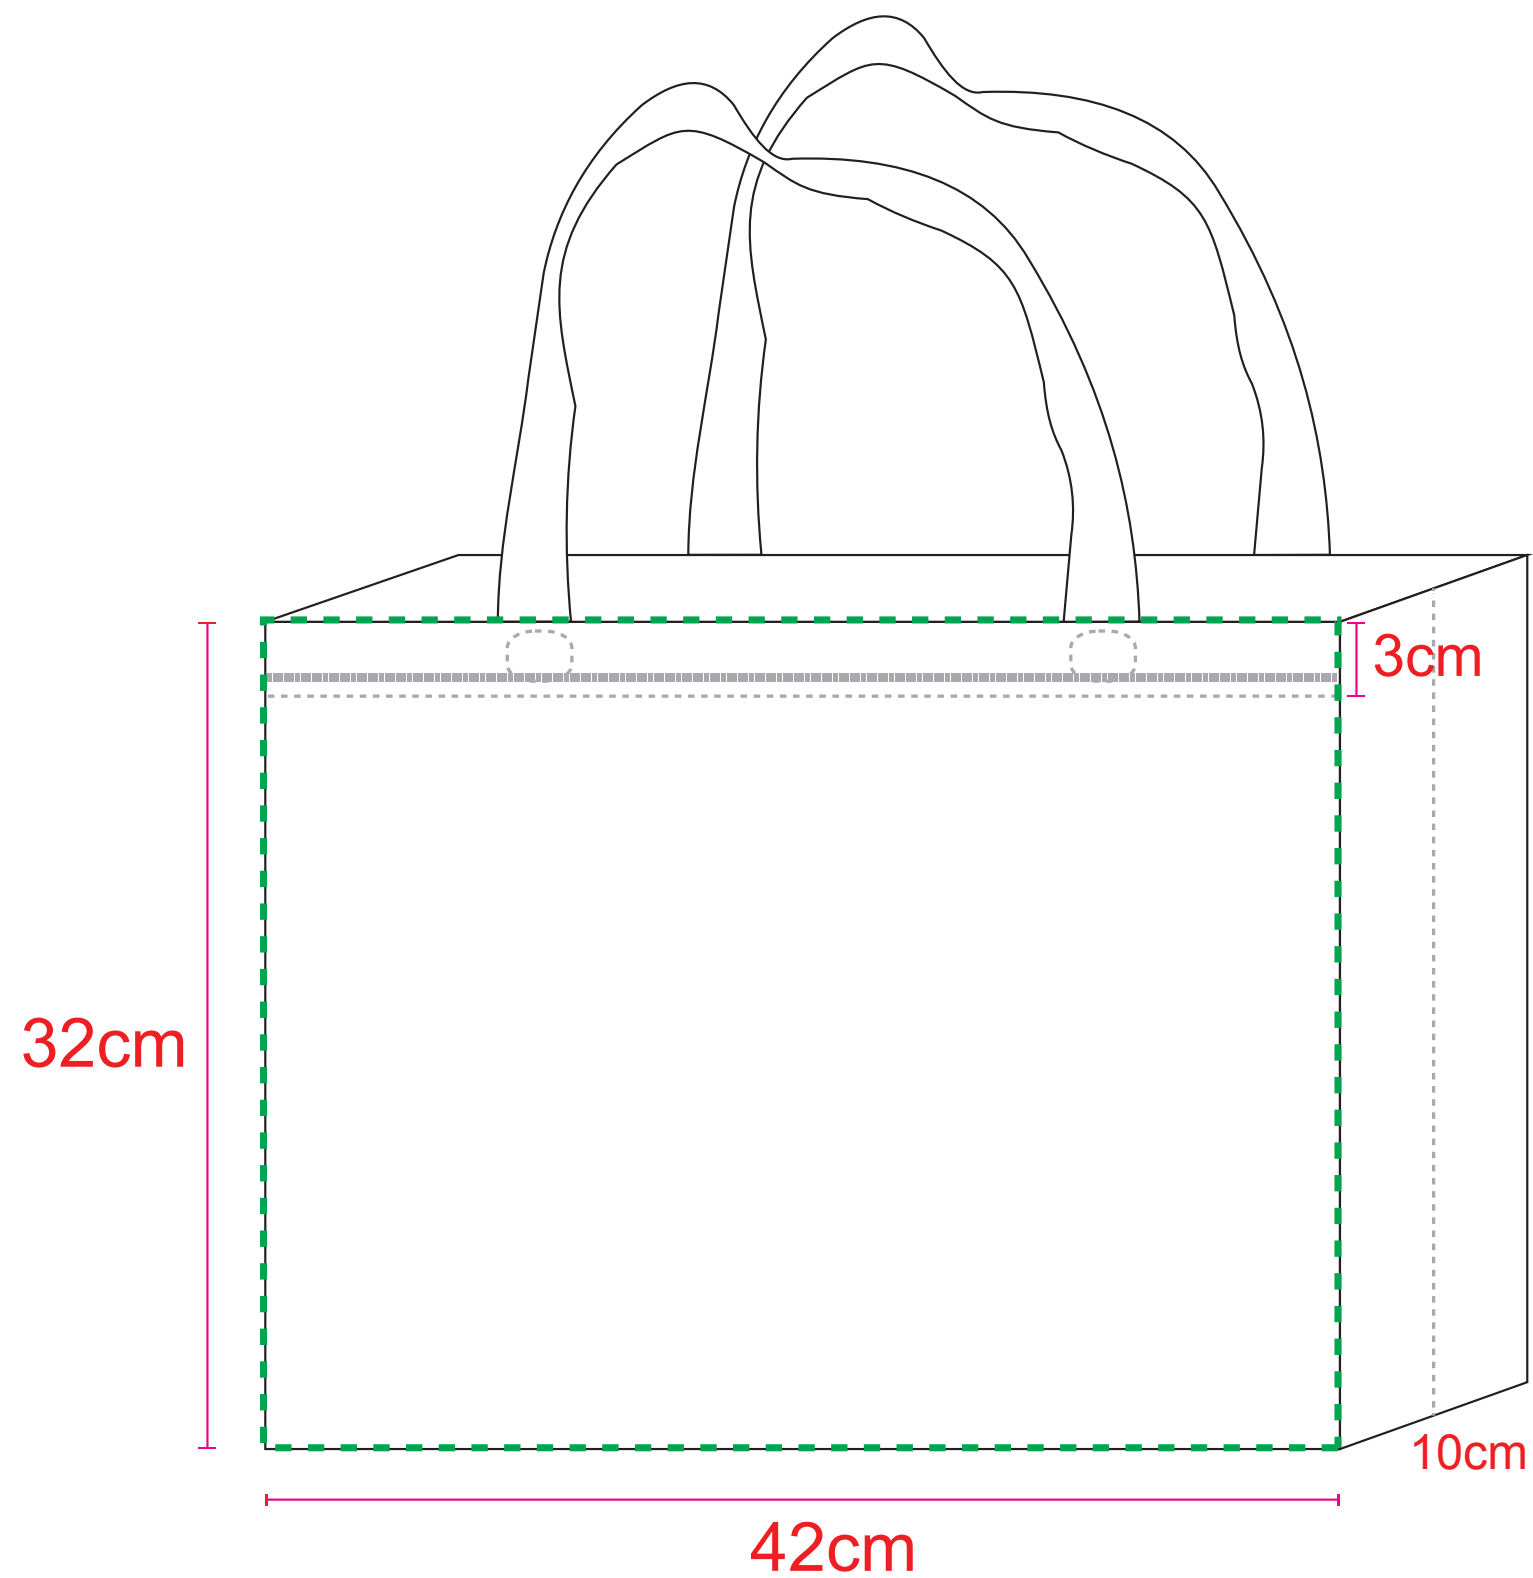

L size STANDING BAG SIDE - 42cm(W) X 32cm(H) X 10cm(D)

Template : Eco Tote Bag L size

 = **Printing Area**

**Please provide template with bleed area
in 43cm x 33 cm**

-  **Safe Area**
-  **Actual Area (42x32)cm**
-  **Bleed Area (43x33)cm**