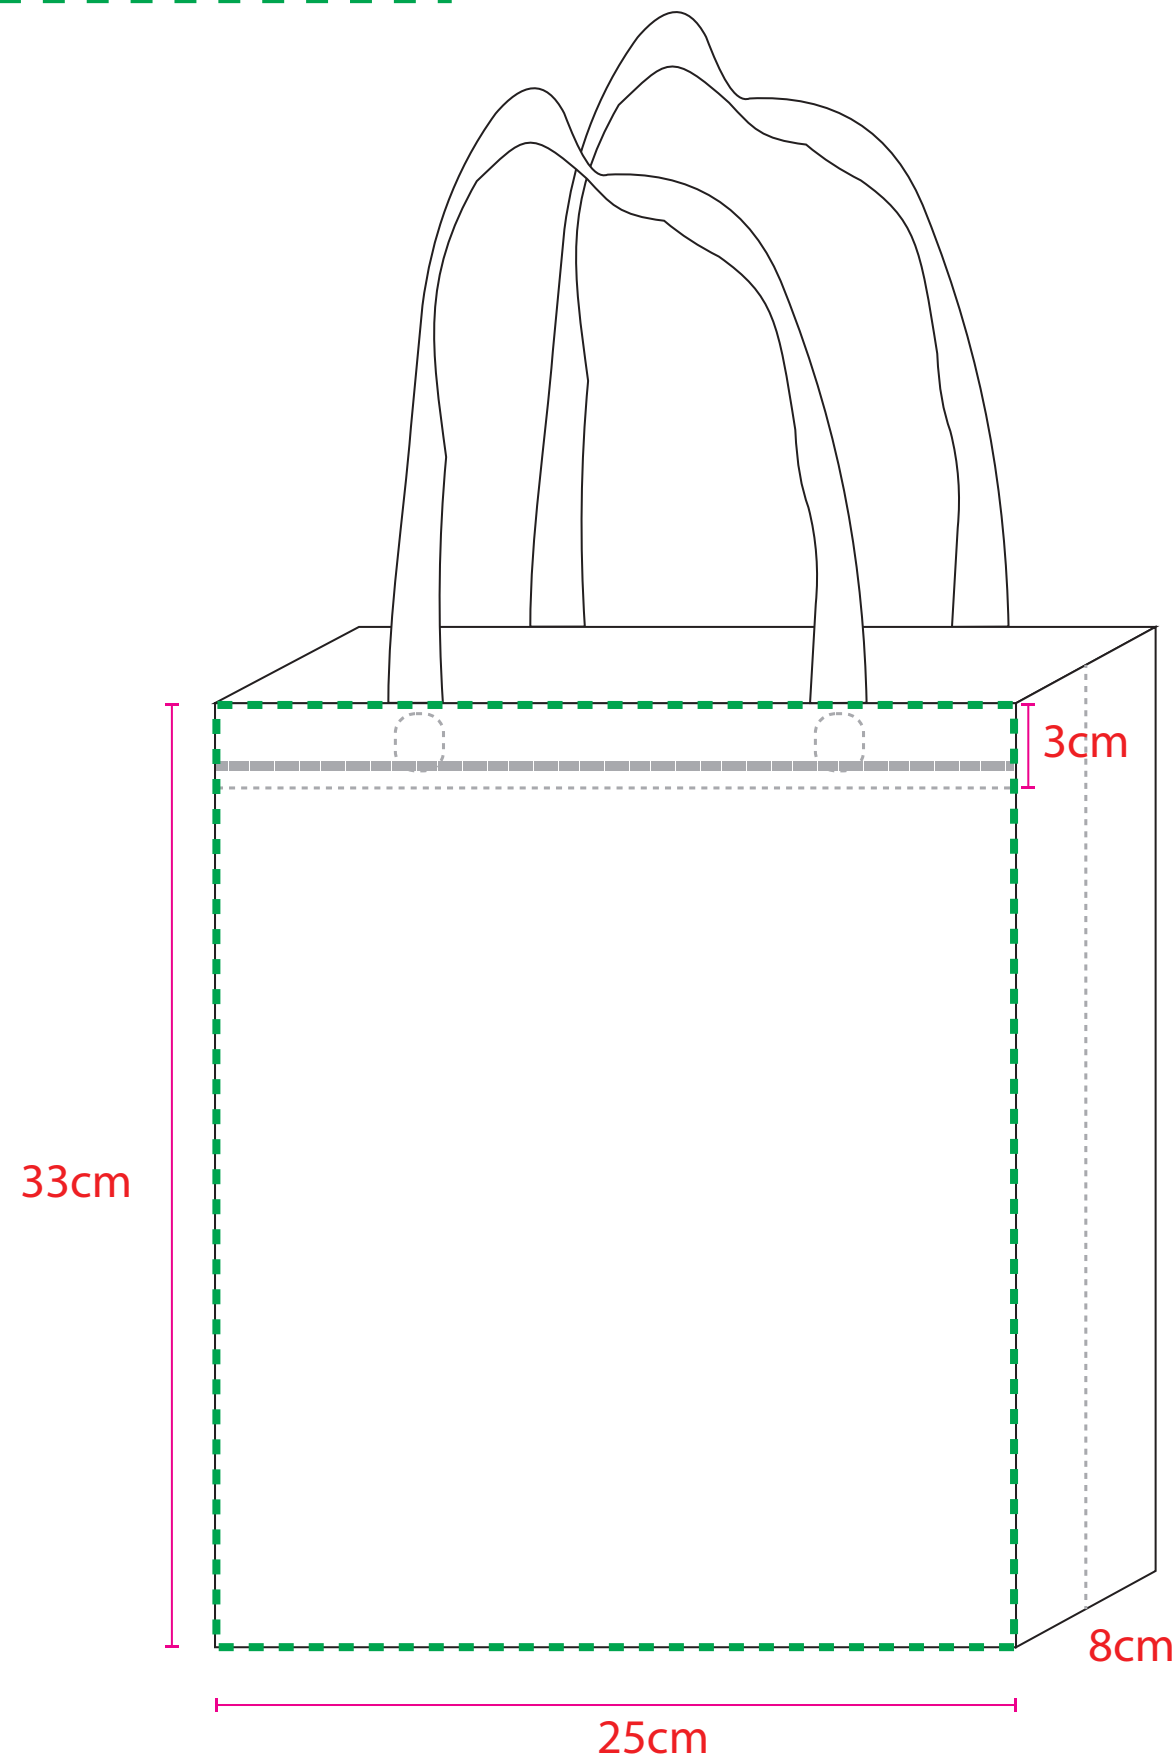

# M size STANDING BAG SIDE - 25cm(W) X 33cm(H) X 8cm(D)

## Template : Eco Tote Bag M size

 = Printing Area

**Please provide template  
with bleed area  
in 26cm x 34 cm**

-  **Safe Area**
-  **Actual Area (25x33)cm**
-  **Bleed Area (26x34)cm**